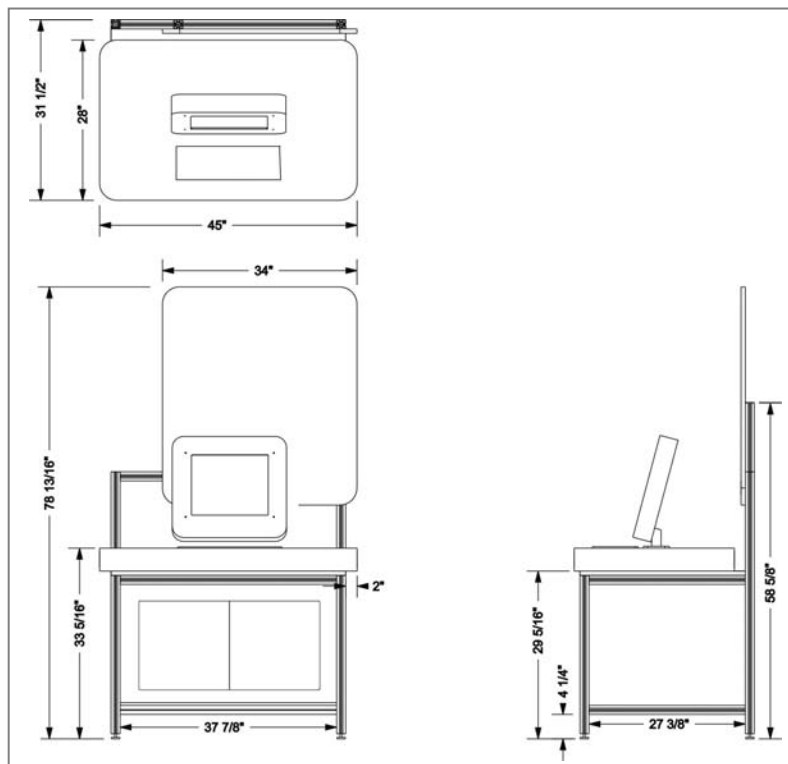

Exhibit Components:

The following lists of components combine to make the exhibit.

Base Cabinet:

- Weighing, 100 lbs.
- Dimension, 57" H x 66" W x 32"D

Graphic Panel:

- Weighing, 20lbs.
- Dimension, 34"H x 38" W x 2"D

Exhibit Specifications

Dimensions:

- Exhibit Dimensions:
  - 79"H x 66"W x 31"D
- Exhibit Foot Print:
  - 66"W x 31"D
- Exhibit Floor Space:
  - 72"W x 62.5"D

Power Requirements

- 110-volt, 15-amp.
  - Accessed through base cabinet of the exhibit

Internet

- Hard-line or wireless