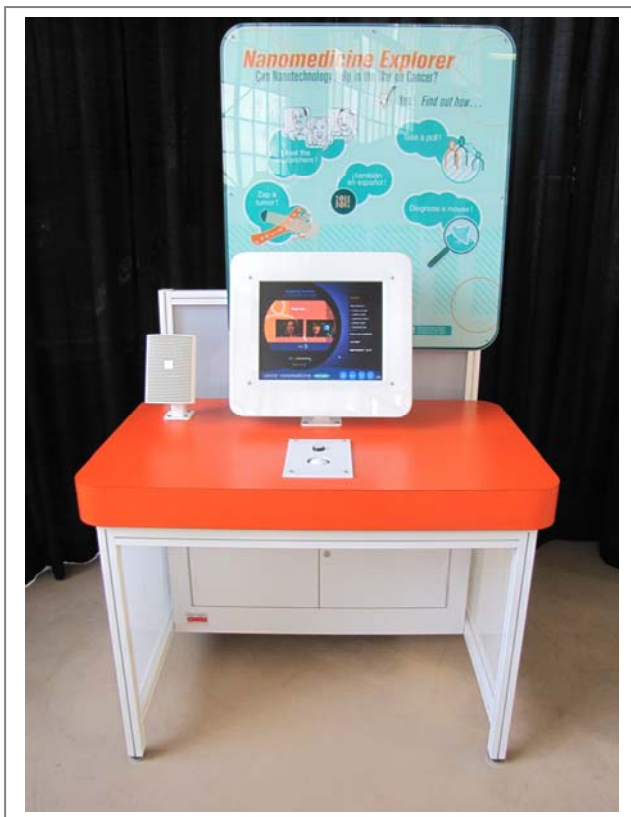

Nanomedicine Explorer

Exhibit Description:

The Nanomedicine Explorer is an interactive, updateable multimedia kiosk and media package, also available as a component of the larger Nanomedicine Exhibition. As a compact single stand-alone component, the Nanomedicine Explorer can serve as an exciting new addition to existing health and medicine exhibits. Through kid-friendly interactive games, brief video stories and easy-to-understand animations, visitors can explore what makes cancer unique and how a diverse set of researchers are using the tiny tools of nanotechnology to seek out and target cancer cells wherever they are hidden in the body.

Exhibit Interface:

Interactive features include games, polls, and animated tutorials. The exhibit is fully bilingual (English/Espanol) and all videos are subtitled. Visitors can text message or email themselves a link to the companion website to continue their explorations at home.

Exhibit Components:

The following lists of components combine to make the exhibit.

Base Cabinet:

- Weighing, 100 lbs.
- Dimension, 57" H x 66" W x 32"D

Graphic Panel:

- Weighing, 20lbs.
- Dimension, 34"H x 38" W x 2"D

Exhibit Specifications

Dimensions:

- Exhibit Dimensions:
 - 79"H x 66"W x 31"D
- Exhibit Foot Print:
 - 66"W x 31"D
- Exhibit Floor Space:
 - 72"W x 62.5"D

Power Requirements

- 110-volt, 15-amp.
 - Accessed through base cabinet of the exhibit