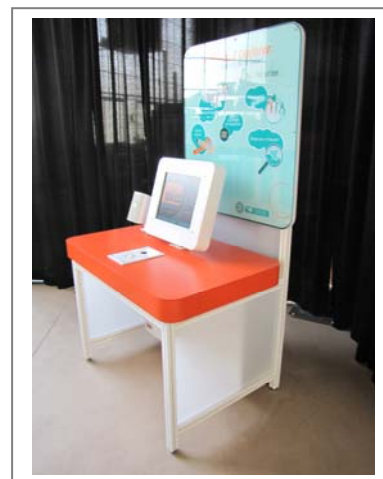

Nanomedicine Explorer

Exhibit Description:

The Nanomedicine Explorer is an interactive, updateable multimedia kiosk and media package, also available as a component of the larger Nanomedicine Exhibition. As a compact single stand-alone component, the Nanomedicine Explorer can serve as an exciting new addition to existing health and medicine exhibits. Through kid-friendly interactive games, brief video stories and easy-to-understand animations, visitors can explore what makes cancer unique and how a diverse set of researchers are using the tiny tools of nanotechnology to seek out and target cancer cells wherever they are hidden in the body.

Exhibit Interface:

Interactive features include games, polls, and animated tutorials. The exhibit is fully bilingual (English/Espanol) and all videos are subtitled. Visitors can text message or email themselves a link to the companion website to continue their explorations at home.

Exhibit Components:

The following lists of components combine to make the exhibit.

Base Cabinet:

- Weighing, 100 lbs.
- Dimension, 57" H x 66" W x 32"D

Graphic Panel:

- Weighing, 20lbs.
- Dimension, 34"H x 38" W x 2"D

Exhibit Specifications

Dimensions:

- Exhibit Dimensions:
 - 79"H x 66"W x 31"D
- Exhibit Foot Print:
 - 66"W x 31"D
- Exhibit Floor Space:
 - 72"W x 62.5"D

Power Requirements

- 110-volt, 15-amp.
 - Accessed through base cabinet of the exhibit