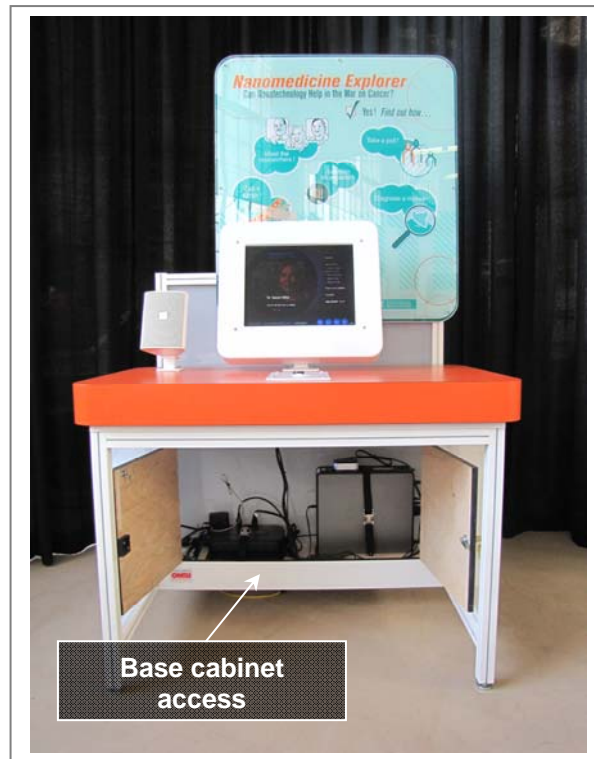

Service Access