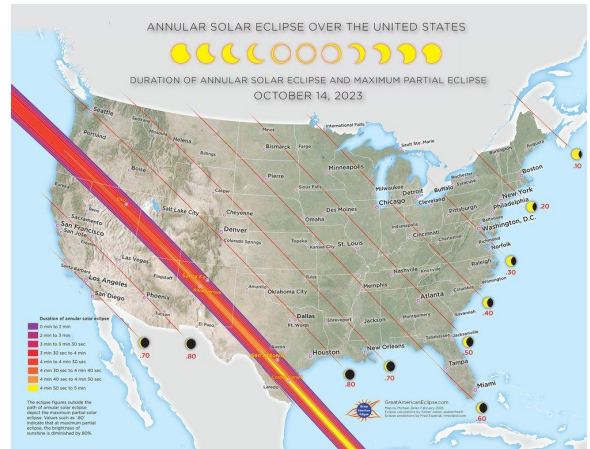

NISE Solar Eclipse Resources

NATIONAL INFORMAL
STEM EDUCATION
NETWORK

Saturday, October 14, 2023

- Recordings of event planning online workshops
- Hands-on activities
- Maps and images
- Editable slideshows
- Safe viewing resources
- DIY Sun Science App with at-home activities
- Finding experts
- And much more!

Monday April 8, 2024

Maps courtesy of
Michael Zeiler
GreatAmericanEclipse.com

nisenet.org/solareclipse

North American locations not on the path will still experience a partial solar eclipse.