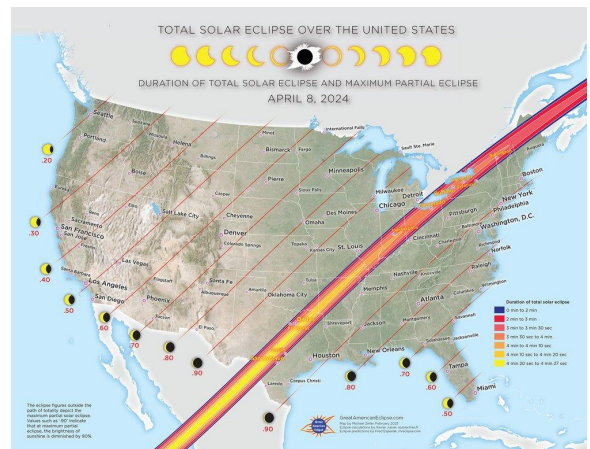

NISE Solar Eclipse Resources

NATIONAL INFORMAL
STEM EDUCATION
NETWORK

Saturday, October 14, 2023

- Recordings of event planning online workshops
- Hands-on activities
- Maps and images
- Editable slideshows
- Safe viewing resources
- DIY Sun Science App with at-home activities
- Finding experts
- And much more!

Monday April 8, 2024

Maps courtesy of
Michael Zeiler
GreatAmericanEclipse.com

nisenet.org/solareclipse

North American locations not on the path will still experience a partial solar eclipse.